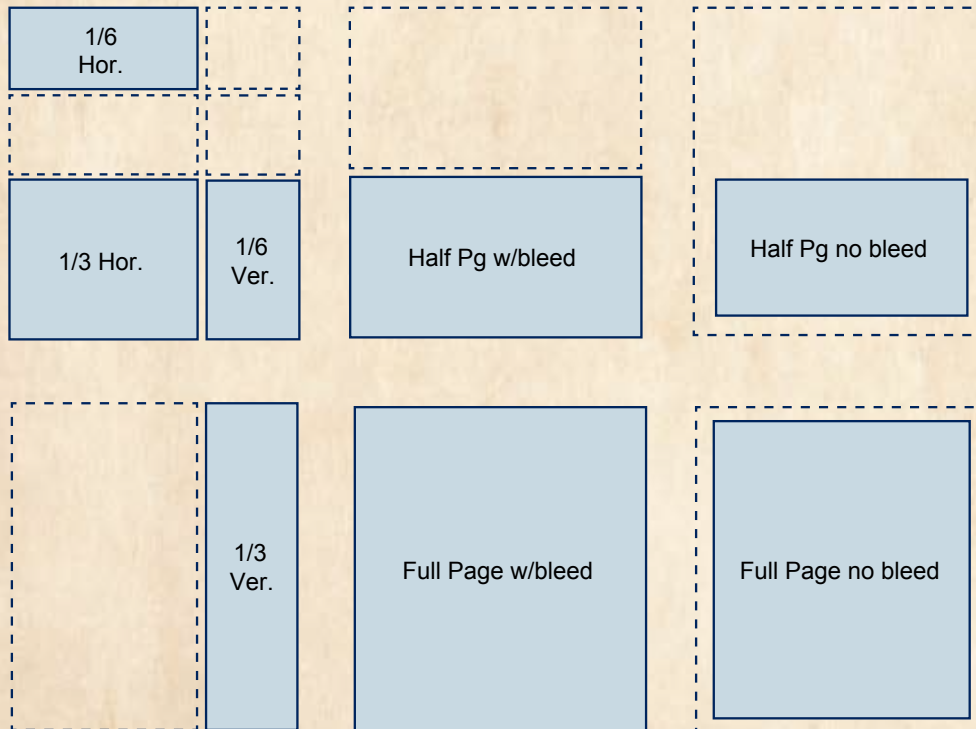

Advertising Sizes

Ad Size	Magazine
1/6 Page Horizontal	4.917" x 2.313"
1/6 Page Vertical	2.334" x 4.875"
1/3 Page Horizontal	4.917" x 4.875"
1/3 Page Vertical	2.334" x 10.0"
1/2 Page Horizontal	7.5" x 4.875"
1/2 Page w/bleed	8.375" x 5.3125" + .25" bleed
Full Page no bleed*	7.5" x 10.0"
Full Page w/bleed*	8.375" x 10.875" + .25" bleed

Ad delivery specifications:

- PDF file format
- Fonts embedded
- Grayscale or CMYK colorspace
- Resolution 300 dpi continuous tone images; 800 dpi line art