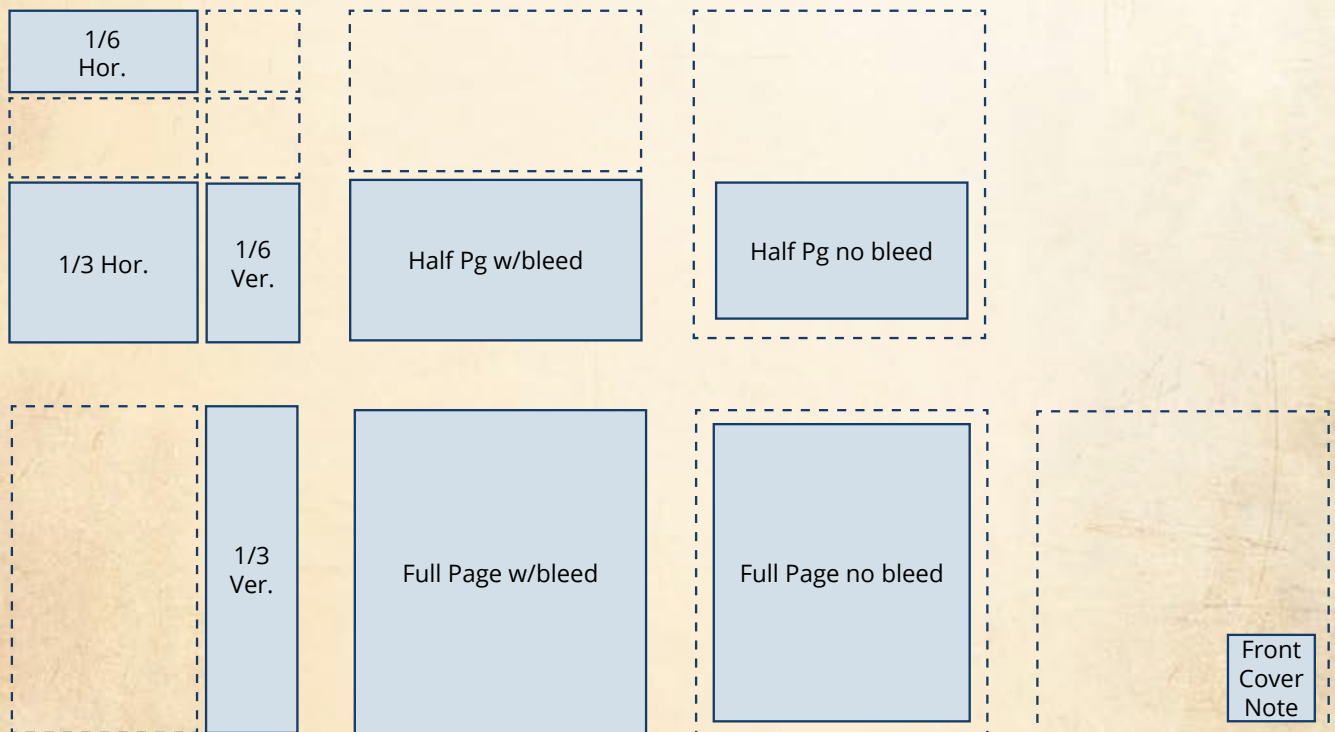

## Advertising Sizes

Ad Size	Magazine
1/6 Page Horizontal	4.917" x 2.313"
1/6 Page Vertical	2.334" x 4.875"
1/3 Page Horizontal	4.917" x 4.875"
1/3 Page Vertical	2.334" x 10.0"
1/2 Page Horizontal	7.5" x 4.875"
1/2 Page w/bleed	8.375" x 5.3125" + .25" bleed
Full Page no bleed*	7.5" x 10.0"
Full Page w/bleed*	8.375" x 10.875" + .25" bleed
Front Cover Note	3.0" x 3.0" + .125" bleed

### Ad delivery specifications:

- PDF file format
- Fonts embedded
- Grayscale or CMYK colorspace
- Resolution 300 dpi continuous tone images; 800 dpi line art