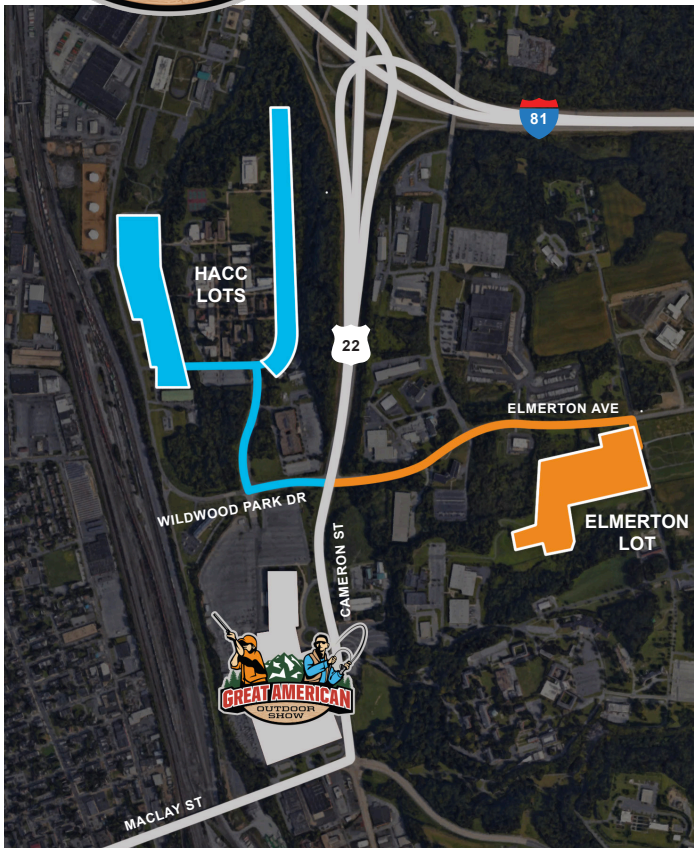

OFF-SITE PARKING MAP & SHUTTLE INFORMATION

HARRISBURG AREA COMMUNITY COLLEGE

1 HACC DRIVE, HARRISBURG, PA 17110

- Weekends only (runs after 2/8 concert)
- \$10 Parking (cash only)
- Free Shuttle to PA Farm Show Complex (to Shooting Sports Hall Entrance)

ELMERTON AVENUE LOT

ELMERTON AVENUE AND SYCAMORE DRIVE

- \$10 Parking (cash only)
- Free Shuttle to PA Farm Show Complex (to Cameron Street/Maclay Street Entrances)
- Runs after 2/6 banquet and 2/8 concert

HARRISBURG MALL

3501 PAXTON STREET, HARRISBURG, PA 17111

- FREE Parking
- Free Shuttle to PA Farm Show Complex (Pick-up behind Bass Pro to Maclay Street Entrances)
- Does NOT run after 2/6 banquet and 2/8 concert

NOTE: \$2 off coupons for parking at the PA Farm Show Complex are available in the Visit Hershey & Harrisburg Travel Guide. These can be found at area hotels and businesses, or you can request a copy of the guide [here](#):